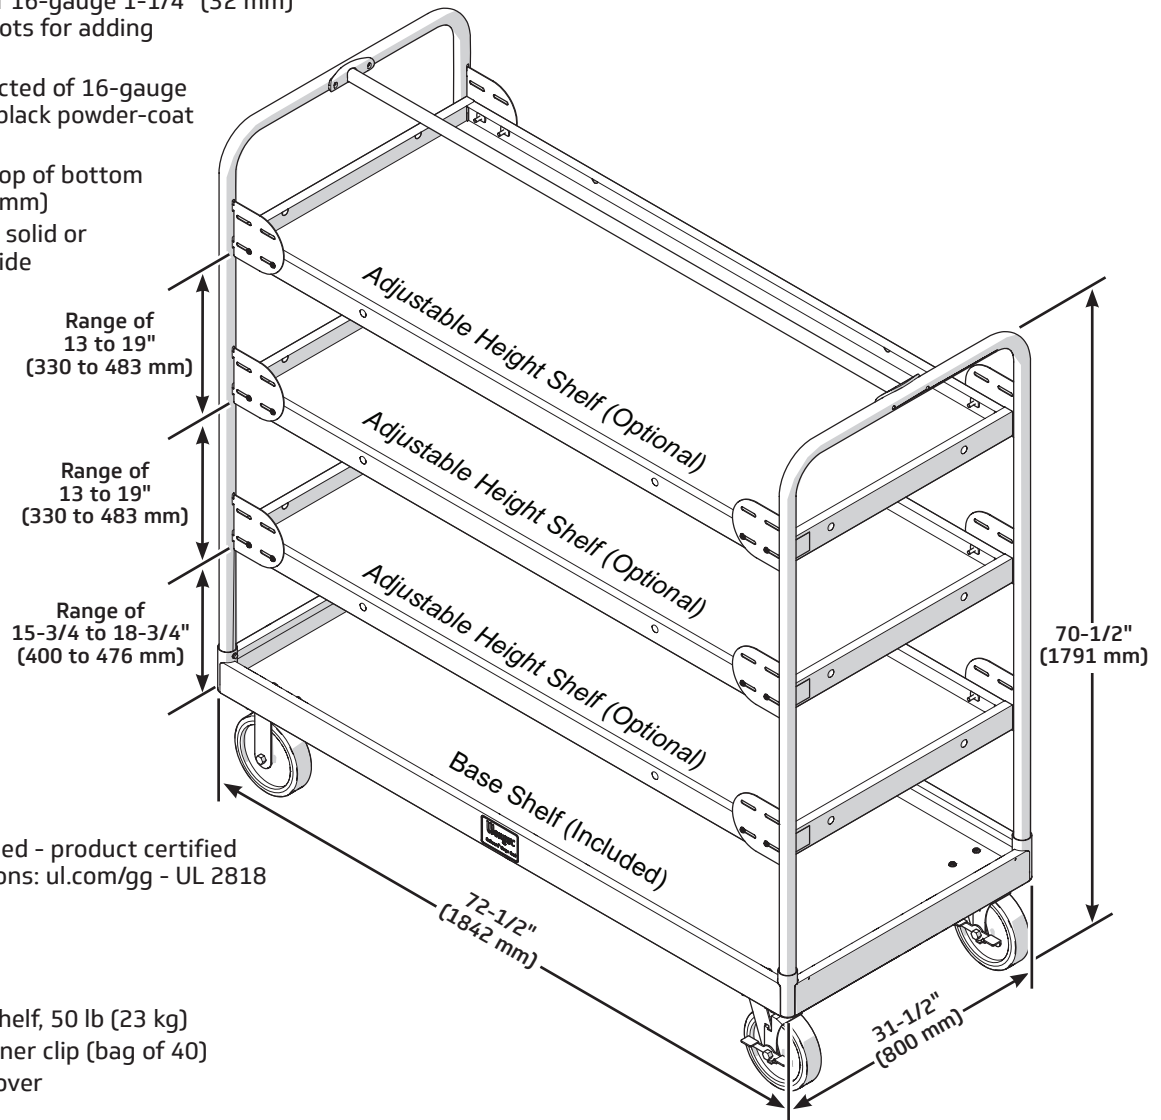

OnBoard® Cargo Cart

- 210A003 6' (1829 mm) OnBoard Cargo Cart, 130 lb (59 kg) with hard casters
- 210A004 6' (1829 mm) OnBoard Cargo Cart, 130 lb (59 kg) with pneumatic casters
- Ideal for transporting marching band uniforms, hats, garments and musical instruments
- Designed to fit into trailers, semi-trailers and trucks with minimum 6' (1829 mm) door height
- Fits through standard 3' (914 mm) door
- Equipped with removable full-length garment bar and forty hanger retainer clips
- Up to three adjustable height shelves can be installed (sold separately)
- Bottom shelf stores and transports hats, flags (under 6' [1829 mm] in length) and instruments
- Capacities: thirty five marching band uniforms on garment bar, twenty-one hats on bottom shelf
- Durable black powder-coat paint finish
- Garment bar constructed of 12-gauge 1-1/4" (32 mm) round tubing with load capacity of 150 lb (68 kg)
- Uprights constructed of 16-gauge 1-1/4" (32 mm) round tubing; include slots for adding additional shelves
- Bottom shelf is constructed of 16-gauge steel construction with black powder-coat paint finish
- Top of garment bar to top of bottom shelf is 5' 1-1/2" (1562 mm)
- All-swivel, non-marking solid or pneumatic casters provide easy maneuverability

- UL GREENGUARD certified - product certified for low chemical emissions: ul.com/gg - UL 2818
- Ten-year warranty
- Shipped unassembled

Accessories

- 210A002 - Adjustable shelf, 50 lb (23 kg)
- 210B230 - Hanger retainer clip (bag of 40)
- 210A220 - Protective cover